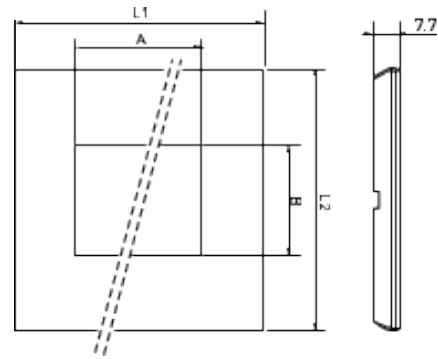

Arteor 6 Modules Plates

CAT. NO. 571306,571316,571326,571336,571346,571356,571366,571376,571386,571396,571406,
575370,575372,575373,575374,575376,576370

Overall Dimensions(mm)

- The plates clips on notches onto screw-type or claw-type mounting supports (notches are used for thickness compensation e.g. wallpaper).
- No flatness defect of more than 1.5 mm in a periphery of 10 cm around the installed flush box.
- Surface clean with a cloth. Do not use: Acetone, remover or Trichloroethylene.
- Resistance to cleaning agents: Hexane (EN 60669-1), Methylated spirits, Soapy water, Glass cleaning substance.
- Resistance to hospital-type cleaning agents: Resistance to the following agents: Anios, Surfanios, Bactylisine, Hydrogen peroxide (30%).
- Arteor plates must not be painted.