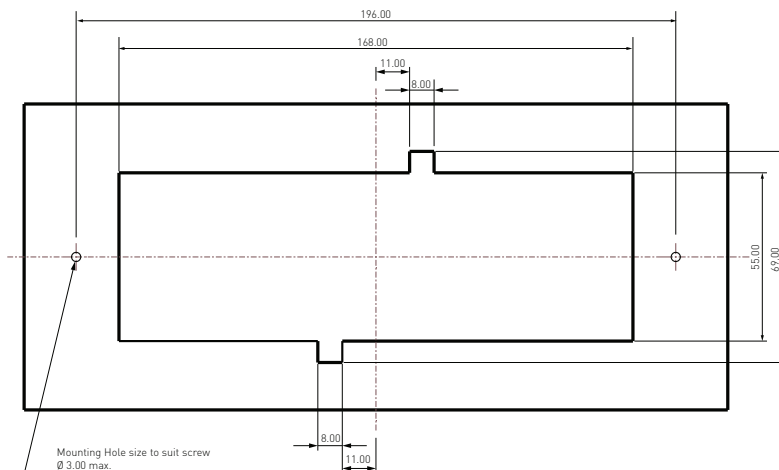

Arteor 6 Modules Plates

CAT. NO. 571306,571316,571326,571336,571346,571356,571366,571376,571386,571396,571406,
575370,575372,575373,575374,575376,576370

Overall Dimensions(mm)

- The plates clips on notches onto screw-type or claw-type mounting supports (notches are used for thickness compensation e.g. wallpaper).
- No flatness defect of more than 1.5 mm in a periphery of 10 cm around the installed flush box.
- Surface clean with a cloth. Do not use: Acetone, remover or Trichloroethylene.
- Resistance to cleaning agents: Hexane (EN 60669-1), Methylated spirits, Soapy water, Glass cleaning substance.
- Resistance to hospital-type cleaning agents: Resistance to the following agents: Anios, Surfanios, Bactylisine, Hydrogen peroxide (30%).
- Arteor plates must not be painted.

CUT-OUT DIMENSIONS(mm)

Cat. No.	Colour	L1	L2	A	B
575370	White	238	93	136	46
571306	Soft Alu				
575372	Graphite				
571316	Magnesium				
571326	Champagne				
571336	Dark Bronze				
575374	Mirror White				
575373	Mirror Black				
575376	Stainless Steel				
576370	Gold Brass				
571356	Pink Champagne				
571346	Brushed Black				
571366	Reflective Stainless Steel				
571386	Reflective Black				
571376	Reflective Gold				
571396	Grey Oak				
571406	Cube				